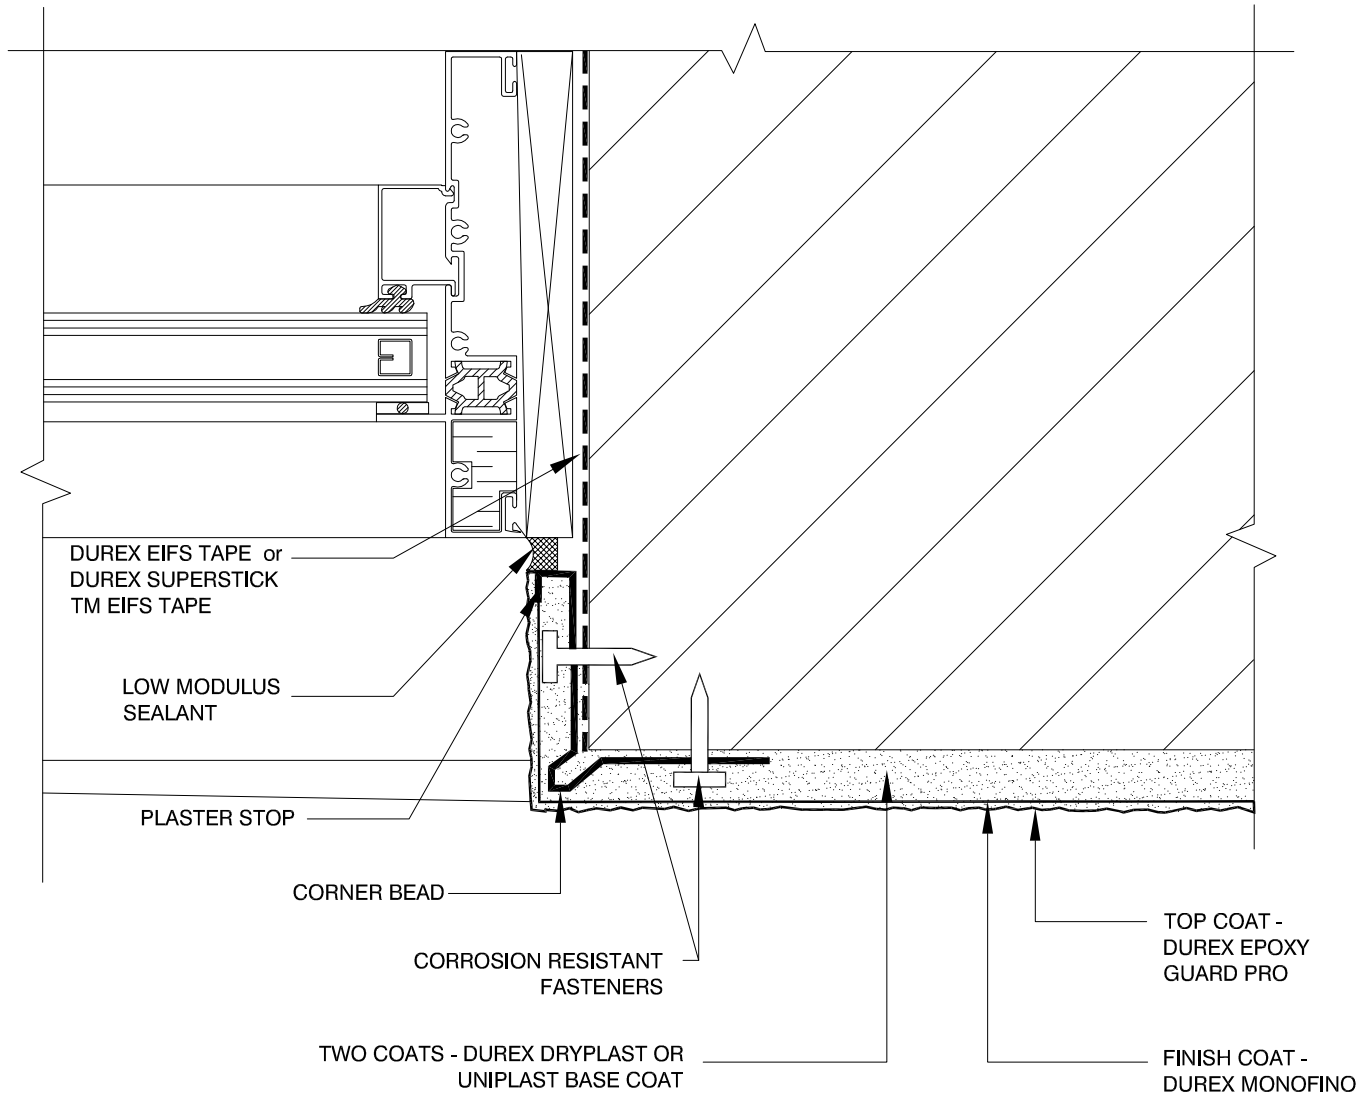

Lite Coat Sport Court