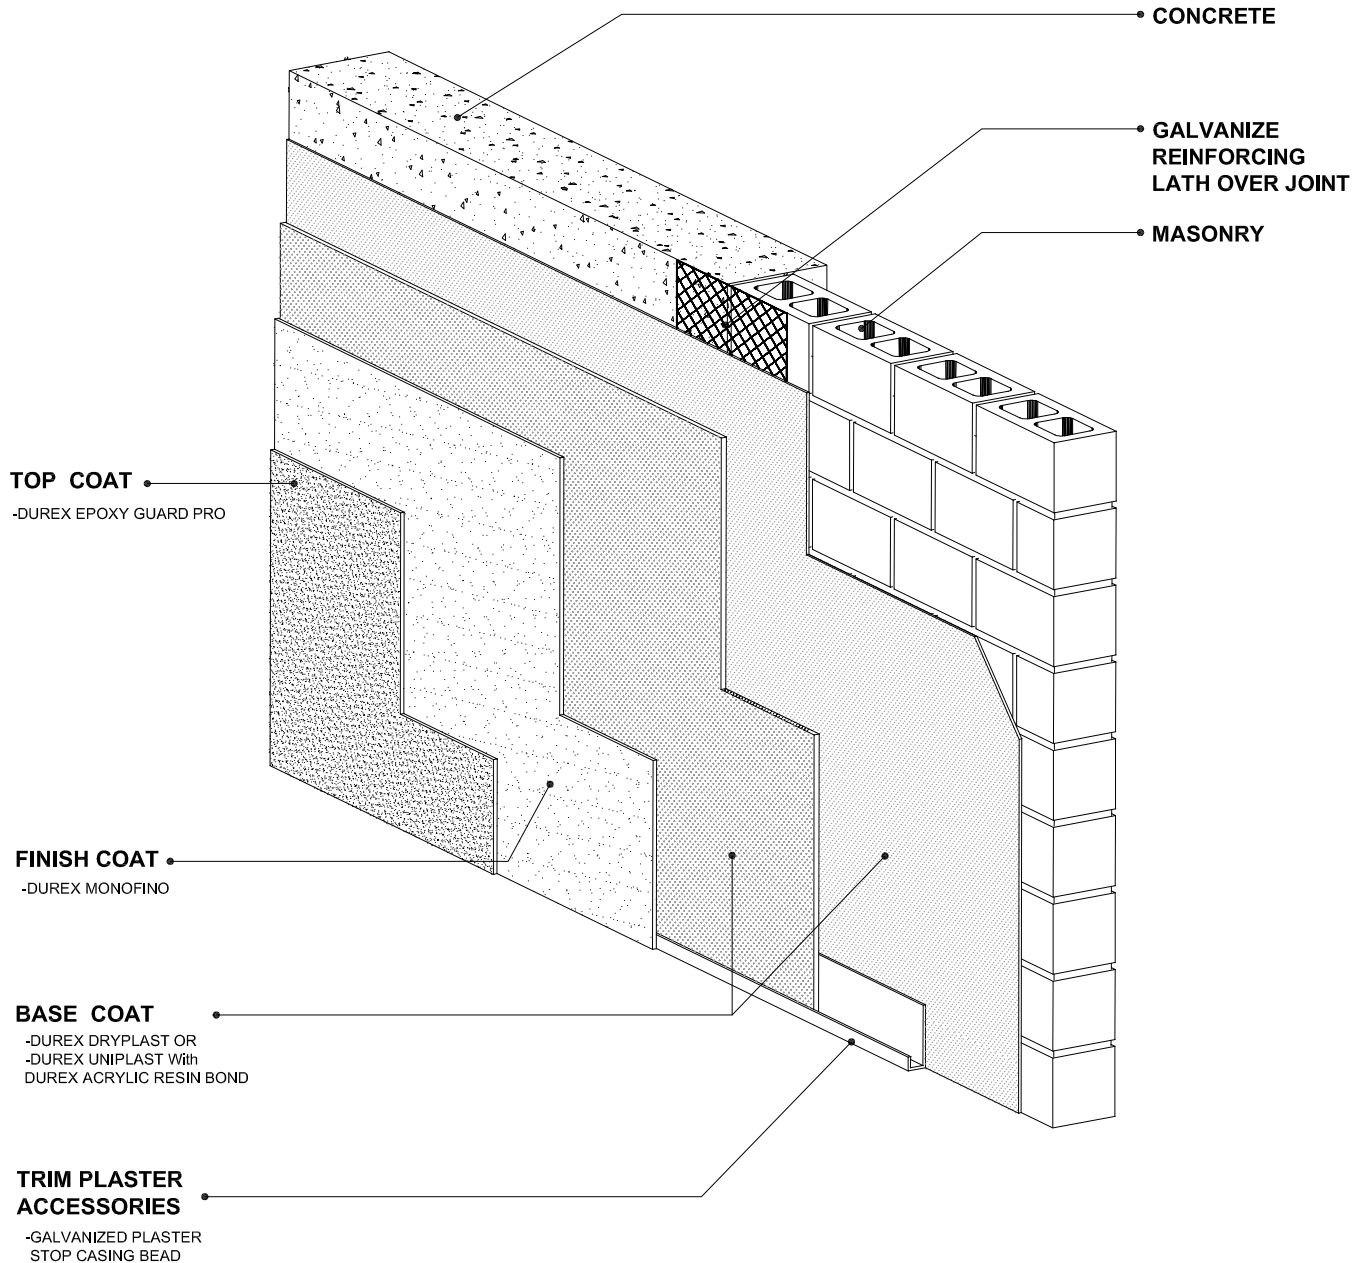

DURabond 
1-877-387-2266 info@durabond.com
www.durabond.com

SYSTEM DETAILS

Durex®

Lite Coat Sport Court

High Impact Resistant Finishing System for
Squash & Raquet Ball Courts

*High Impact Resistant Finishing System for
Squash & Raquet Ball Courts*