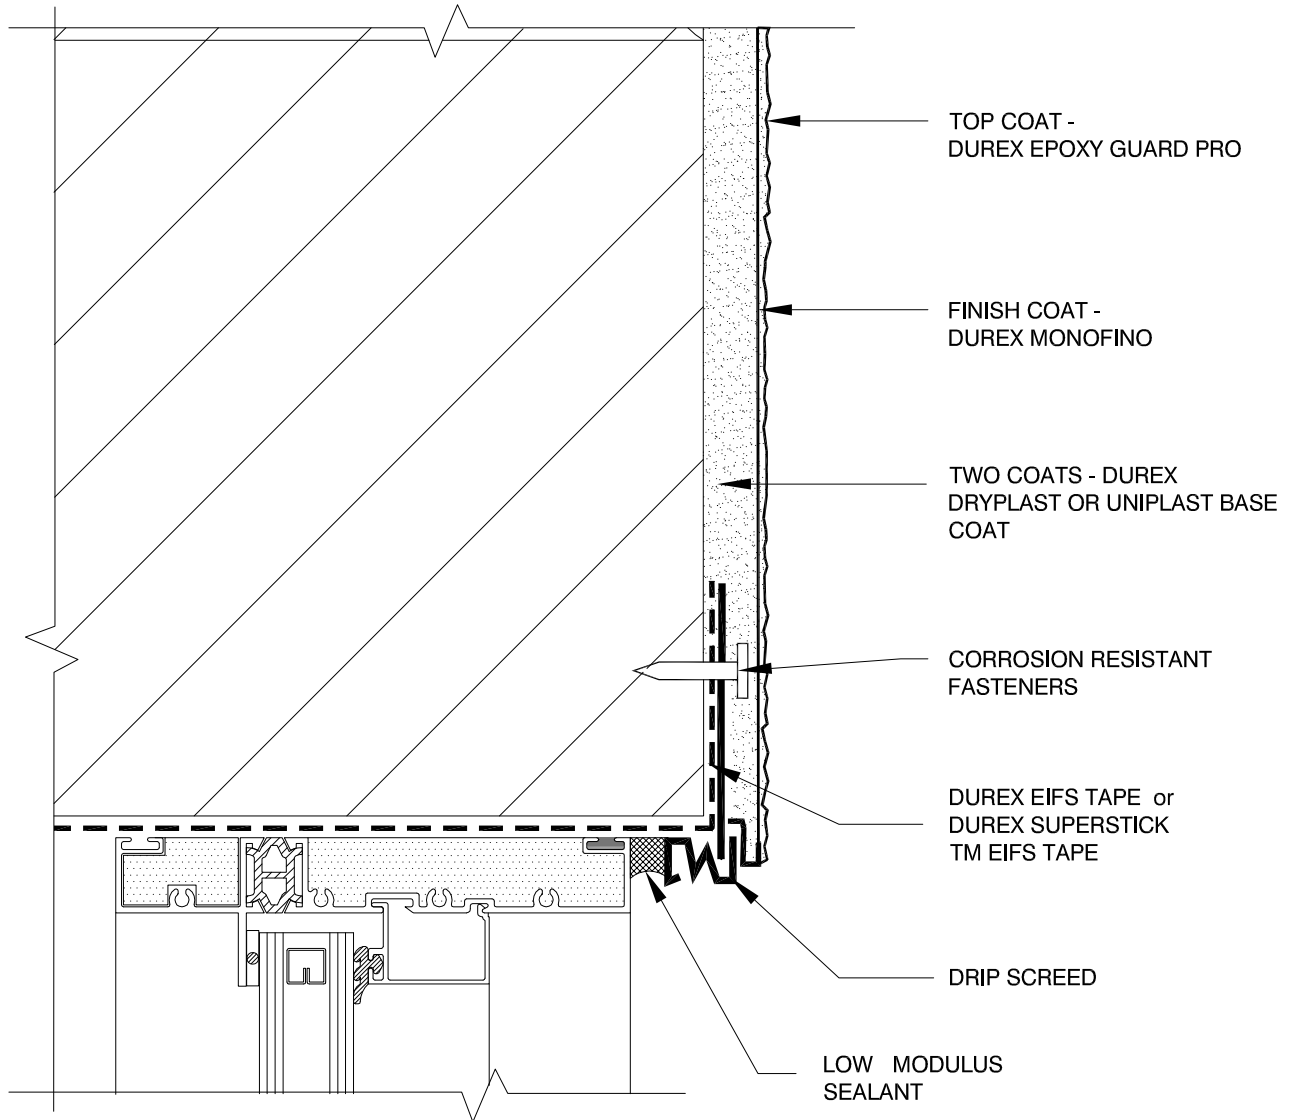

*System Isometric
& Components*

Durex®

Lite Coat Sport Court

WINDOW HEAD

DURABOND

1-877-387-2266 - info@durabond.com - www.durabond.com

Durabond details are offered to assist in the development of project specific details; principles and variables incorporated in all details are the sole responsibility of the project professional(s).