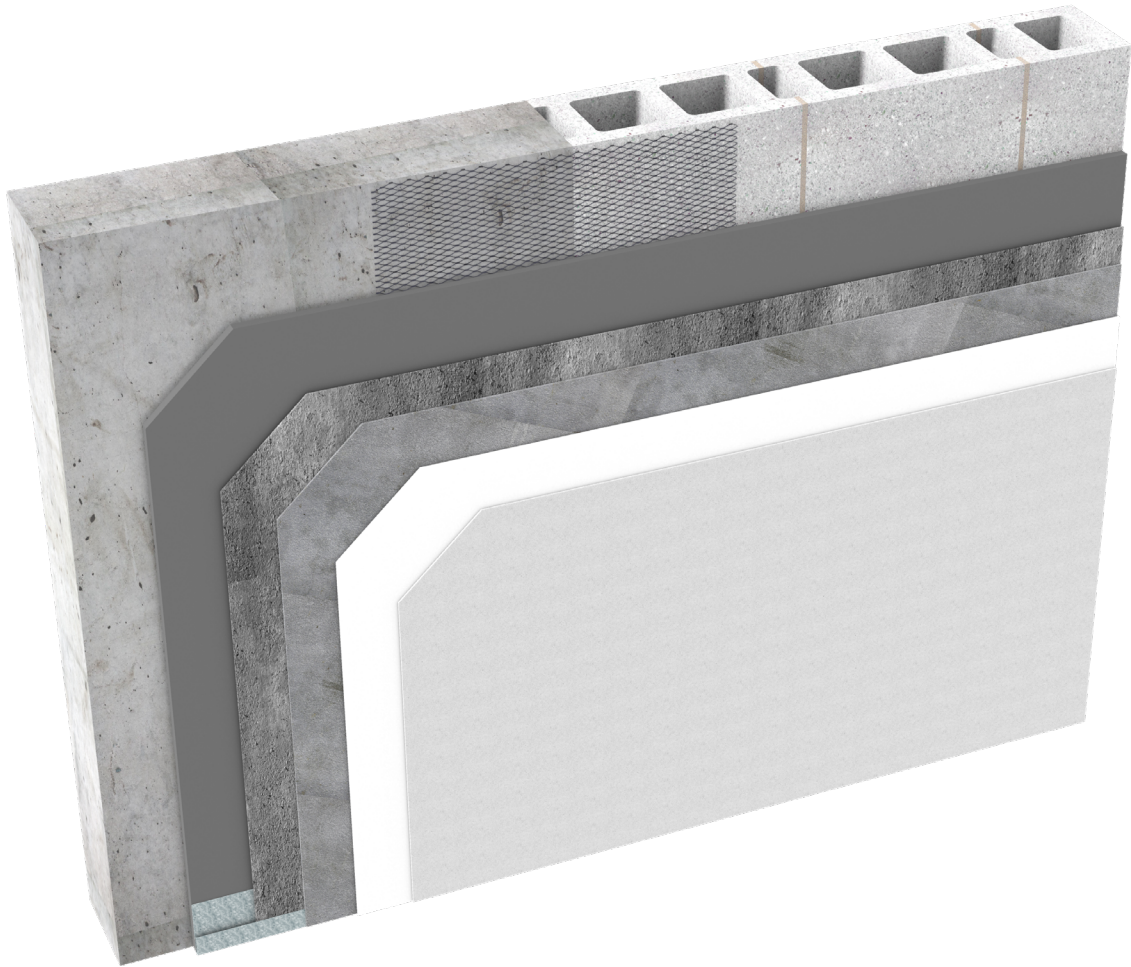

Durex®

Direct Applied Rendering Cladding System
for Athletic Facilities

Lite Coat Sport Court

Extreme Impact
Resistance

Extreme
Durability

Matte

Cost Effective

Protect. Enhance. Outperform.