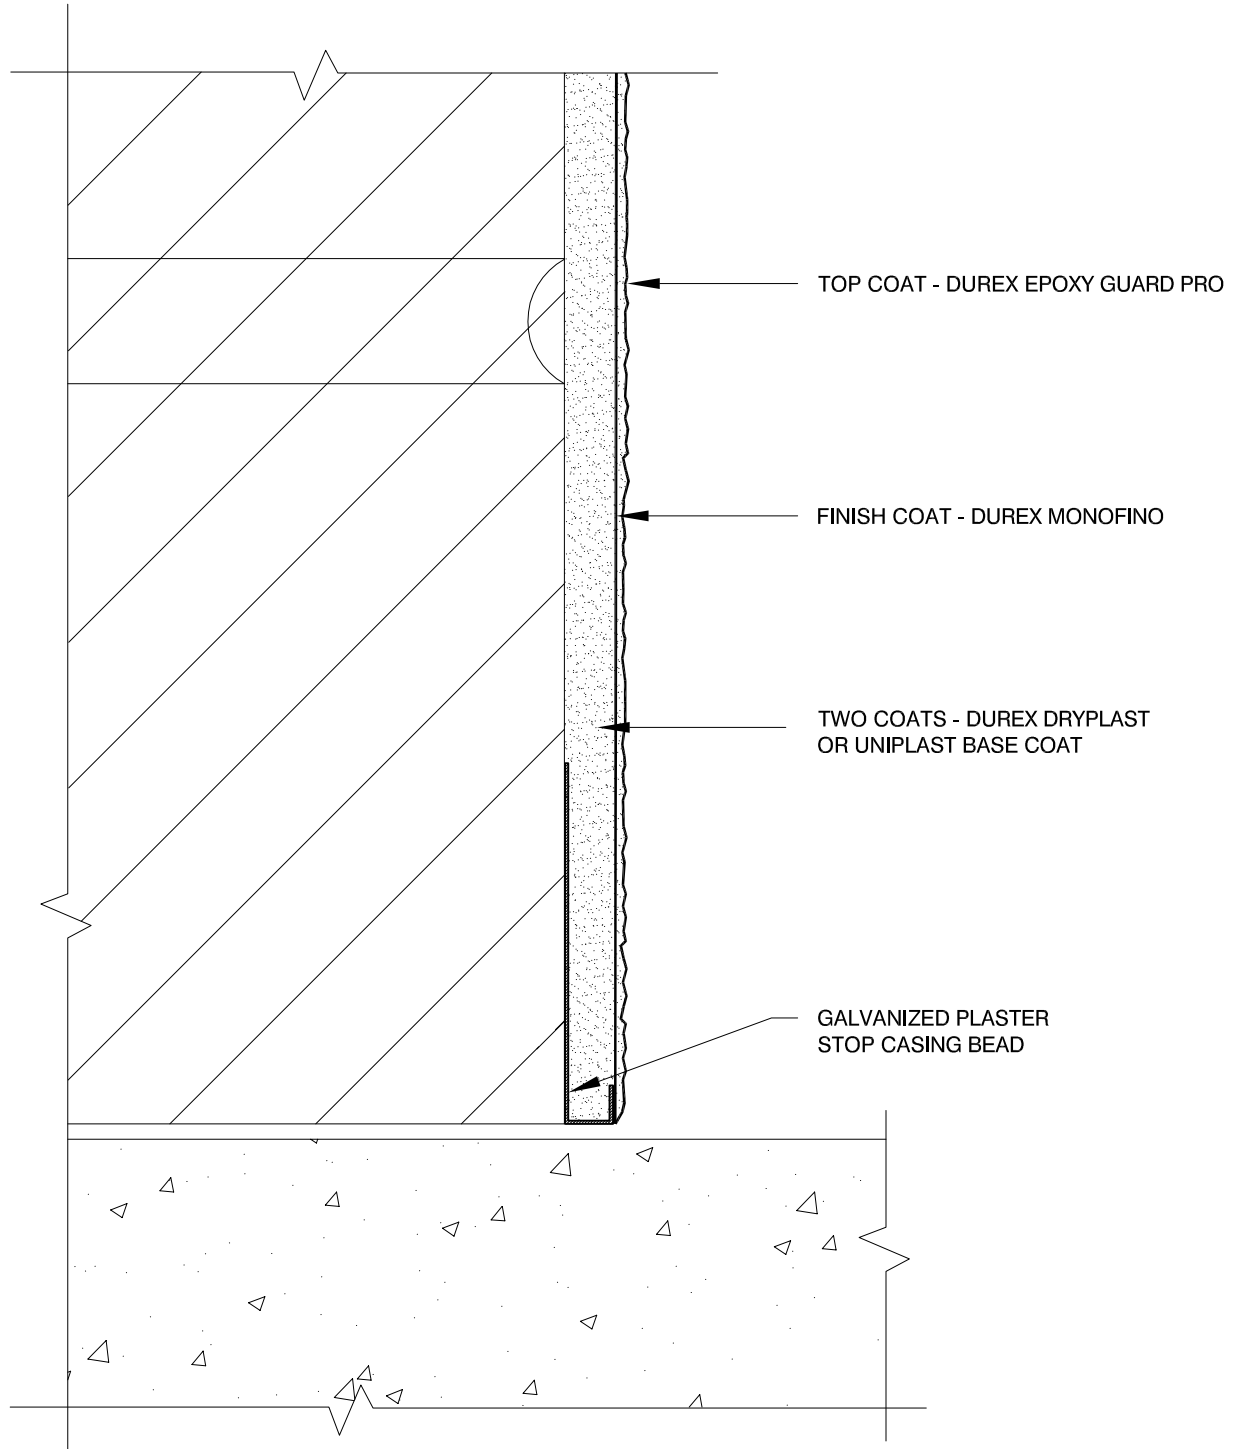

*System Isometric
& Components*

Durex®

Lite Coat Sport Court

WINDOW HEAD

DURABOND

1-877-387-2266 - info@durabond.com - www.durabond.com

Durabond details are offered to assist in the development of project specific details; principles and variables incorporated in all details are the sole responsibility of the project professional(s).