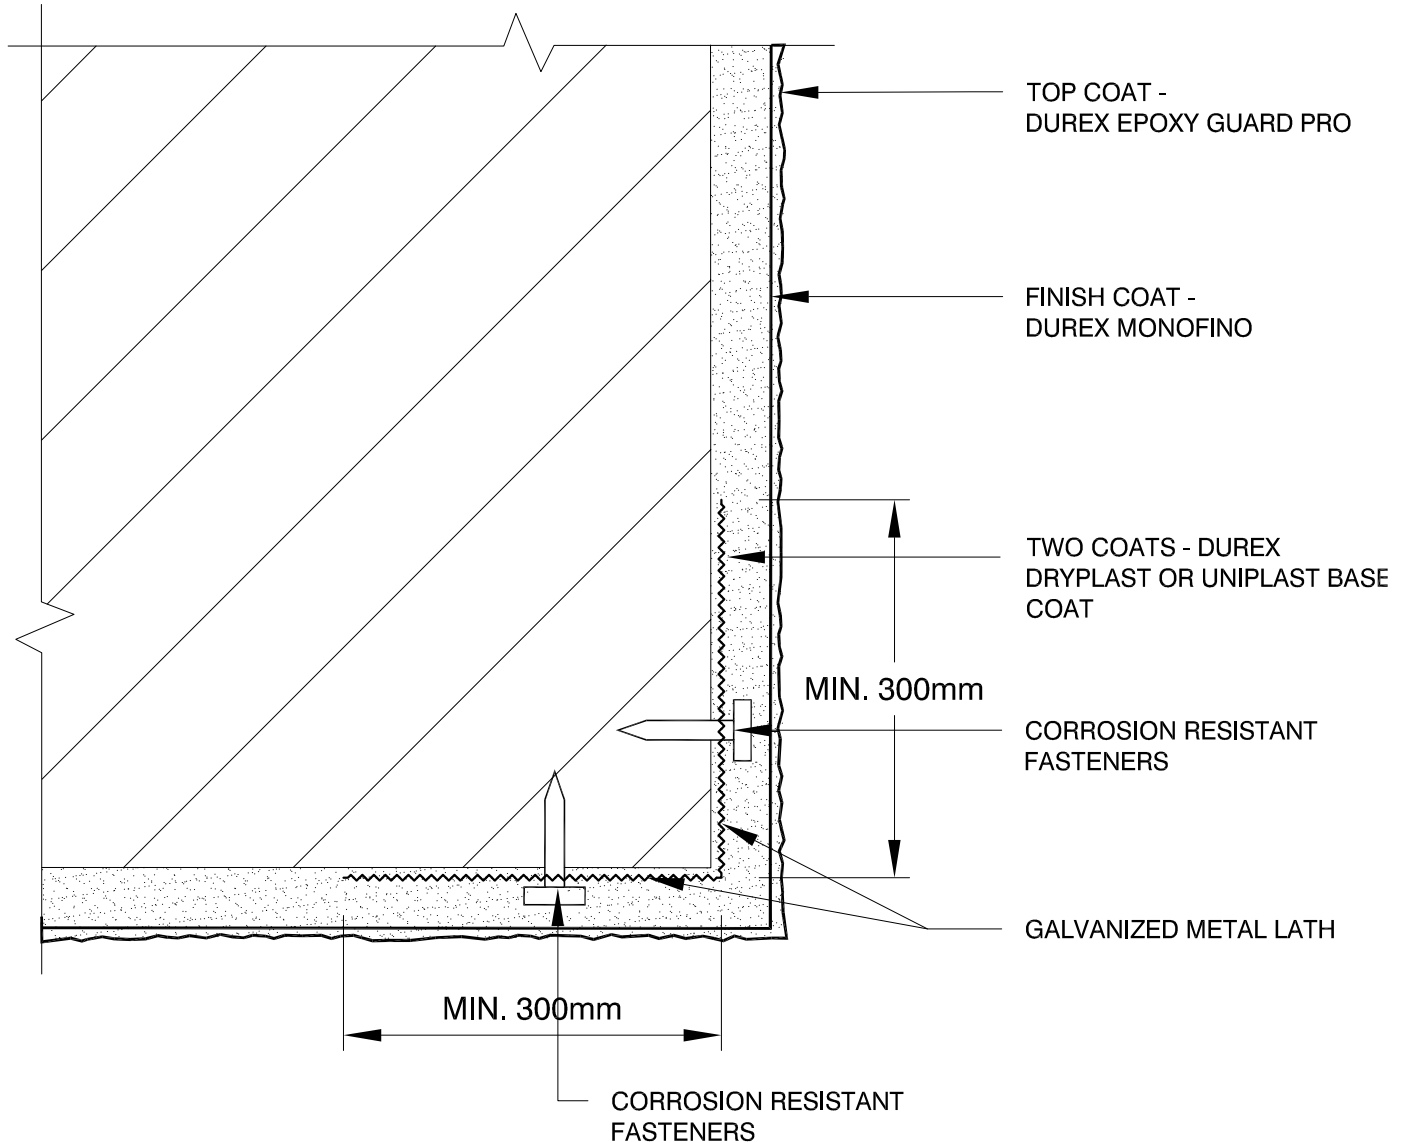

LCSC-WHD-01

Lite Coat Sport Court

Durex®

Lite Coat Sport Court

OUTSIDE CORNER

DURABOND

1-877-387-2266 - info@durabond.com - www.durabond.com

Durabond details are offered to assist in the development of project specific details; principles and variables incorporated in all details are the sole responsibility of the project professional(s).