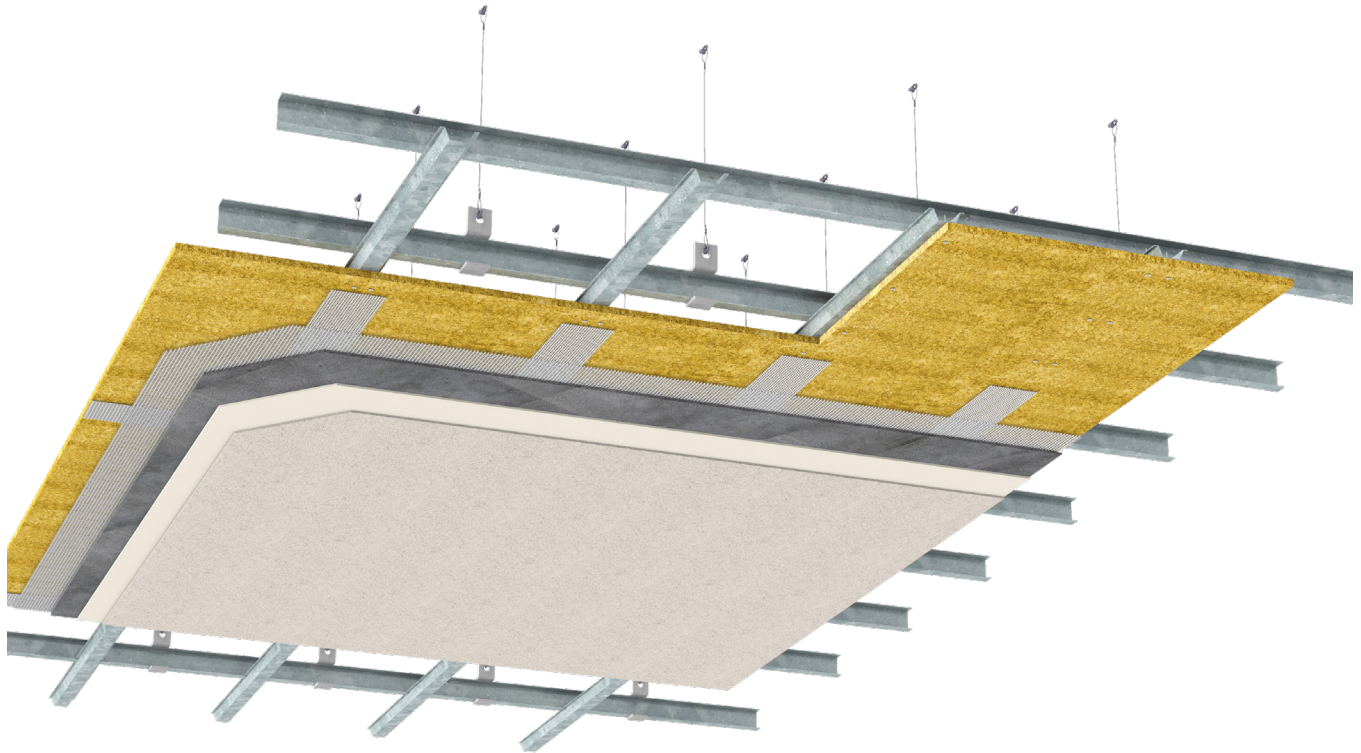

Durex® Stucco Lite Soffit

Exterior / Interior Soffit Finishing System

Lightweight

Decorative
Finish

Flexible

ECO-Friendly

Protect. Enhance. Outperform.

DURabond
1-877-387-2266 info@durabond.com
www.durabond.com

SYSTEM DETAILS