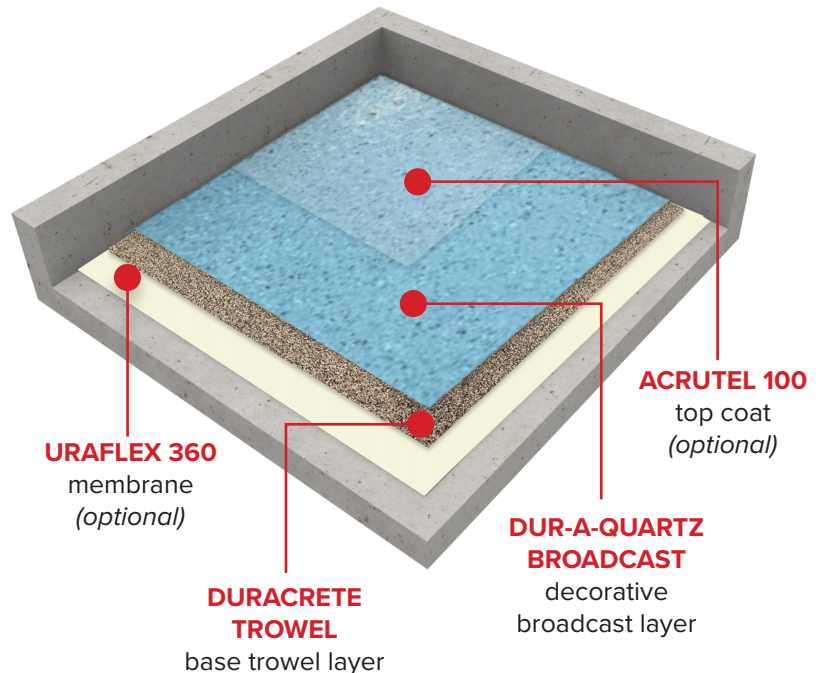

Durex® Dur-A-Quartz HD Broadcast System

Decorative High Build Multi Coloured Quartz Flooring System

IDEAL FOR

- Recreational Facilities, Showers, Locker Rooms, and Wash-Down Areas
- Commercial Areas and Grocery stores
- Laboratories and Hallways
- Public Institutions, Buildings, and Offices

WHEN TO USE

- Decorative Seamless Hygienic Flooring
- Slopes to Drain - Thin Sloping Requirements

FEATURES

- Multi-Layered, Troweled Base and Broadcasted Finish
- Extremely durable
- Optional Waterproofing Membrane
- 100% solids, Zero VOC Resins
- Available with Integral Coving
- Will not support growth of fungus or bacteria
- Easy to clean and maintain
- CFIA approved and USDA accepted

COLOUR AVAILABILITY

- Pre-Blended
- Limited Colours

COMPONENT	PRODUCT	DFT	COVERAGE	APPLICATION TEMPERATURE
OPTIONAL MEMBRANE	Uraflex 360 <i>(optional)</i>	30 mils	53 ft ² /Gal	10°C to 30°C
BASE TROWEL LAYER	Duracrete Trowel	1/8" (3mm)	70ft ² /Kit	10°C to 30°C
DECORATIVE BROADCAST LAYER	Dur-A-Quartz Broadcast	5/64" (2mm)	54 ft ² /Gal	10°C to 30°C
OPTIONAL TOP COAT	Acrutel 100 <i>(optional)</i>	3 mils	320 ft ² /Gal	10°C to 30°C