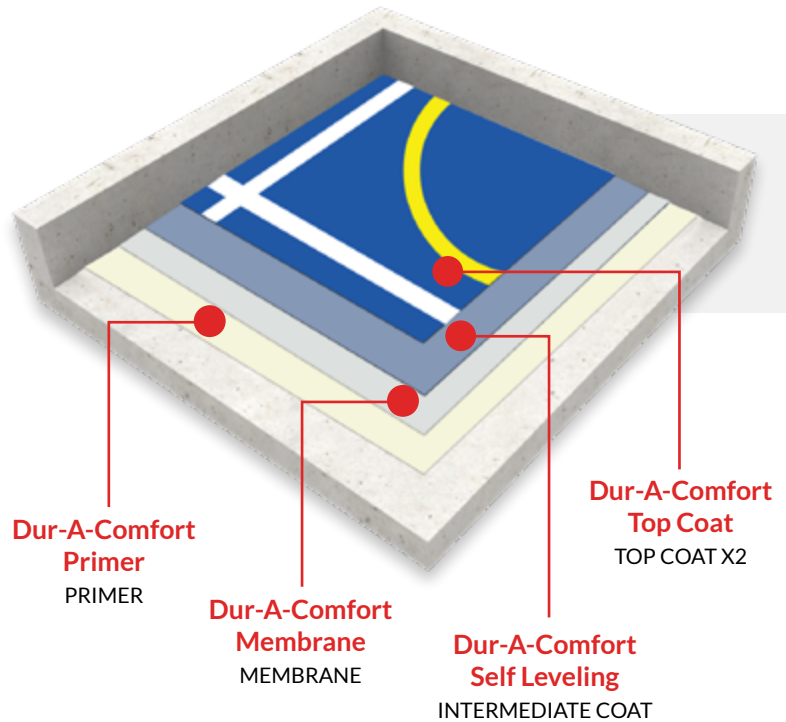

## DESCRIPTION

6mm membrane layer, extra shock absorbing system for sport/gym floors

## FEATURES

- Extra sound and shock absorbing
- Resist 80°C water temperatures
- High abrasion resistance
- Seamless and hygienic finish
- Easy-to-clean and sterilise
- Low maintenance cost
- Low odour during installation

## COLOUR AVAILABILITY

- Tinted (any colour)
- Chip flakes

COMPONENT	PRODUCT	DFT	COVERAGE	APPLICATION TEMPERATURE
Primer	Dur-A-Comfort Primer	8 mils	200 ft <sup>2</sup> /gal	10°C to 30°C
Membrane	Dur-A-Comfort Membrane	6mm (240 mils)	32 ft <sup>2</sup> /kit	10°C to 30°C
Intermediate Coat	Dur-A-Comfort Self Leveling	2 mm (80 mils)	70 ft <sup>2</sup> /kit	10°C to 30°C
Top Coat x2	Dur-A-Comfort Top Coat	5 mils	320 ft <sup>2</sup> /gal	10°C to 30°C