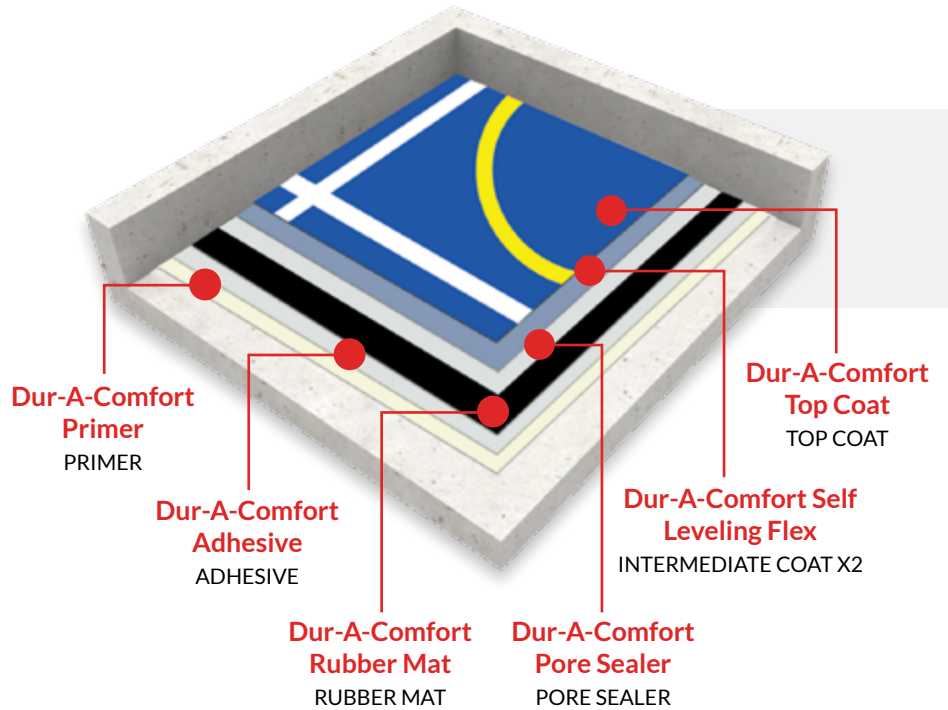

Durex® Dur-A-Comfort SUPER SPORT

Super soft, self leveling, polurethane sports floor with rubber mat (10mm)

DESCRIPTION

Super shock absorbing system with rubber mat shock pad

IDEAL FOR

Sports & Recreational Floors that Require Extra Softness

FEATURES

Super Soft Rubber Mat

Sound and Shock Absorbing

Excellent Chemical Resistance

Resist 80°C Water Temperatures

High Abrasion Resistance

Seamless and Hygienic Finish

Easy-to-Clean and Sterilise

Low Maintenance Cost

Low Odour during Installation

COLOUR AVAILABILITY

Tinted (Any Colour)

COMPONENT	PRODUCT	DFT	COVERAGE	APPLICATION TEMPERATURE
Primer	Dur-A-Comfort Primer	8 mils	200 ft ² /gal	10°C to 30°C
Adhesive	Dur-A-Comfort Adhesive	-	100 ft ² /gal	10°C to 30°C
Rubber Mat	Dur-A-Comfort Rubber Mat	240 mils (6mm) or 394 mils (10mm)	Roll	10°C to 30°C
Pore Sealer	Dur-A-Comfort Pore Sealer	10 mils	160 ft ² /gal	10°C to 30°C
Intermediate Coat x2	Dur-A-Comfort Self Leveling Flex	60 mils (1.5mm)	26 ft ² /gal	10°C to 30°C
Top Coat	Dur-A-Comfort Top Coat	5 mils	320 ft ² /gal	10°C to 30°C